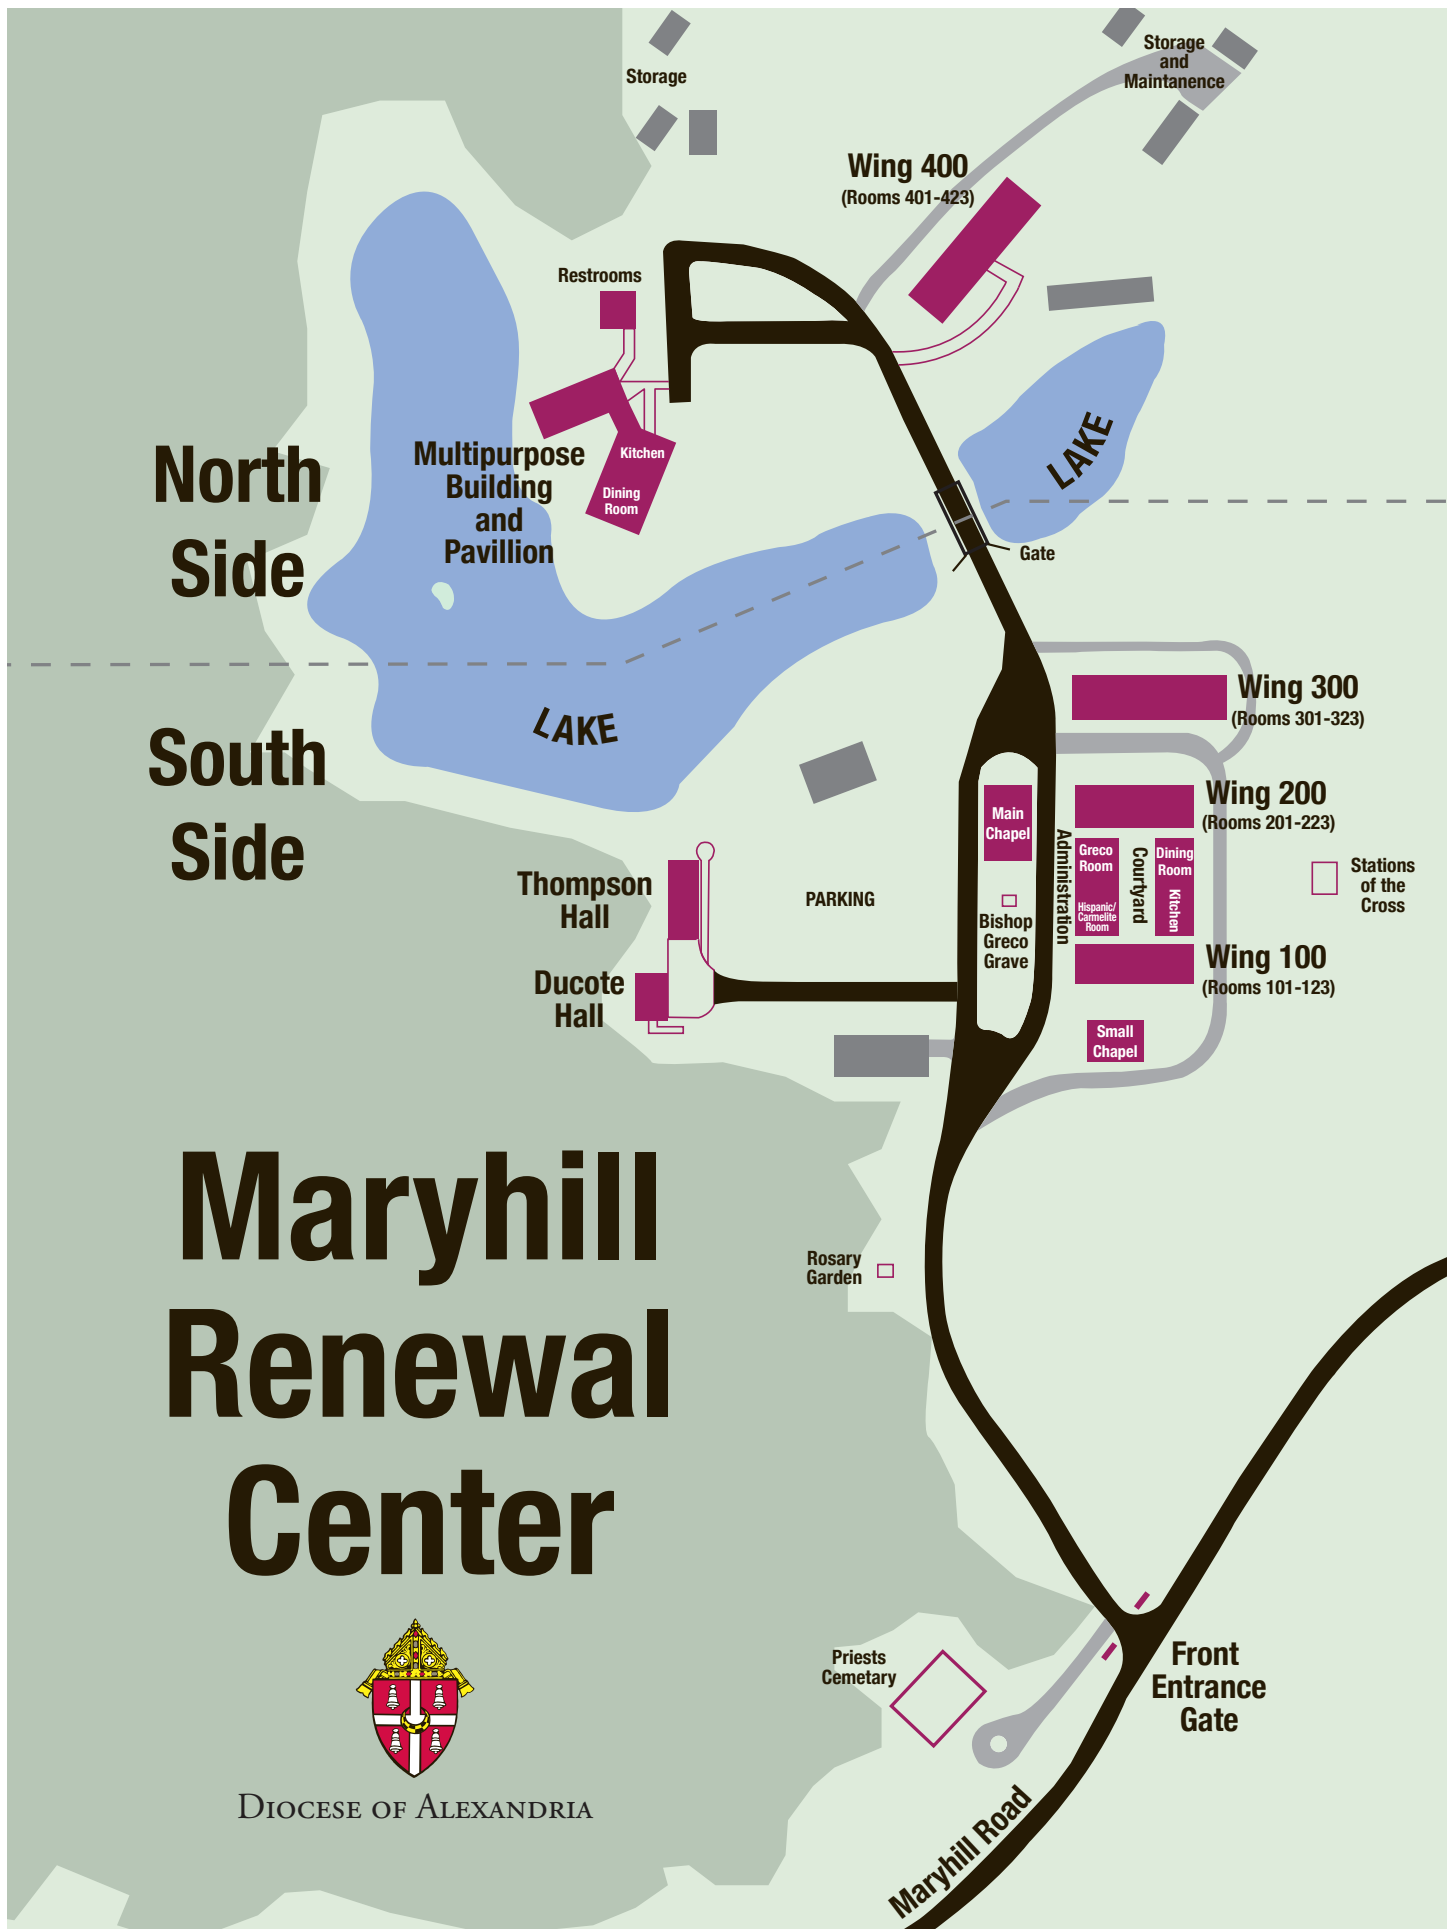

North Side

South Side

Maryhill Renewal Center

DIOCESE OF ALEXANDRIA

Storage

Storage and Maintenance

Wing 400
(Rooms 401-423)

Restrooms

Wing 100
(Rooms 101-123)

Small Chapel

Thompson Hall

PARKING

Ducote Hall

Bishop Greco Grave

Rosary Garden

Priests Cemetary

Front Entrance Gate

Maryhill Road